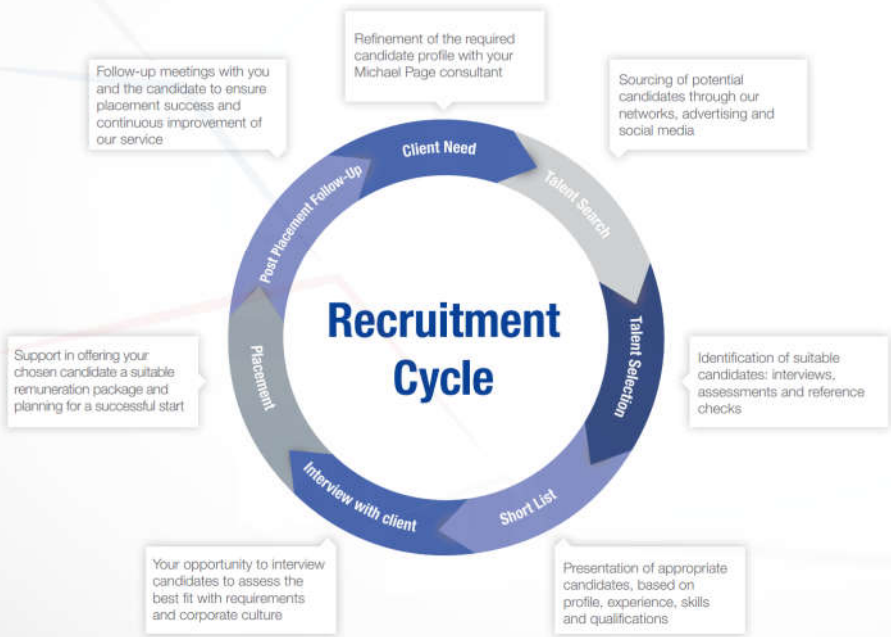

PageExecutive ..... Executive Search
MichaelPage ..... Qualified Professional
PagePersonnel ..... Clerical Professional

Our specialisms

- Banking & Insurance
- Finance
- Engineering & Manufacturing
- Consulting
- Digital & New Media
- Healthcare & Life Sciences
- Interim Management
- Human Resources
- Procurement & Supply Chain
- Property & Construction
- Retail
- Tax & Legal
- Technology
- Sales & Marketing